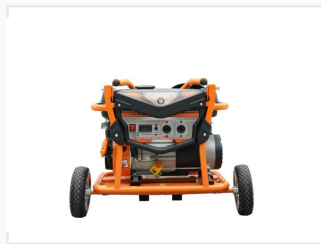

Portable Gasoline Generator

This portable gasoline generator provides power for various applications. It features a durable frame with wheels, multiple outlets, and a control panel for easy operation.

ADDITIONAL IMAGES

Overview

Reliable Portable Power Generation

This portable gasoline generator is engineered for dependable performance in demanding environments. Featuring a high-capacity 25L fuel tank and a robust 460cc engine, it provides extended runtime and consistent power output. Designed with efficiency in mind, the unit incorporates an advanced combustion system and high-quality filtration to ensure reliable operation and reduced maintenance.

Engine & Performance

Engine Features

- Pure copper coil alternator
- Thunder automatic carburetor
- High-quality sponge air filter
- Low vibration and noise design

Engine Displacement	460 cc
---------------------	--------