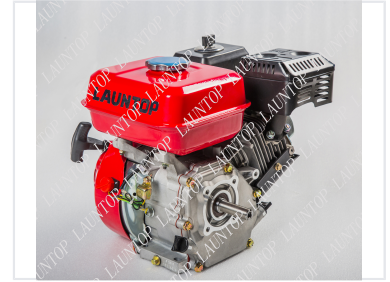

Portable Gasoline Generator

This gasoline generator provides reliable power for various applications. It features a durable construction with a protective frame and a user-friendly control panel for easy operation.

ADDITIONAL IMAGES

Overview

Reliable Portable Power

This portable gasoline generator is engineered to provide consistent and dependable power for both residential and commercial applications. Featuring a durable construction with a protective frame, it is built to withstand demanding environments while ensuring longevity. The unit includes a user-friendly control panel and versatile output options, making it an ideal solution for backup power needs or remote job sites.

Technical Specifications

| | |
|-----------------|---------------------|
| Engine Model | LT210 |
| Rated Power | 7 HP |
| Starting System | Manual Recoil Start |

Electrical Output

Available Outputs

- AC 220V Outlets
- 12V DC Output