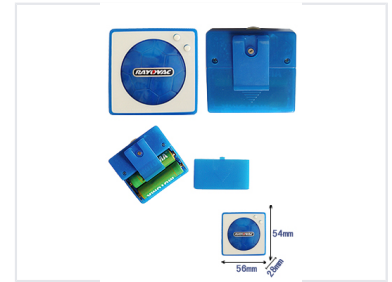

Portable FM Scan Radio

This is a compact and lightweight portable FM scan radio. It has a built-in speaker, a clip for portability, and operates on two AA batteries.

Product Overview

Compact Portable FM Radio

This cute, compact FM auto-scan radio is designed for maximum portability and ease of use. Featuring a frequency range of 88-108MHz and high sensitivity, it provides reliable audio performance in a lightweight package. It is an ideal solution for sports, travel, or promotional gifting needs.

Weight Metrics

7.6 kg

Net Weight

10 kg

Gross Weight

Unit Dimensions

56mm x 54mm x 28mm

Export Carton Dimensions