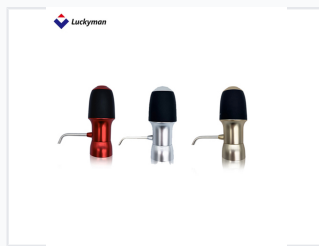

Portable Electric Wine Aerator and Decanter

This portable electric wine aerator and decanter enhances the flavor and aroma of wine. It is battery-operated for convenient use.

ADDITIONAL IMAGES

Product Overview

Sleek, portable design for effortless wine pouring and aeration.

Compact and cordless design suitable for home use, parties, and wine tastings.

Instant Aeration Experience

This portable electric wine aerator and decanter is designed to instantly enhance the flavor and aroma of your favorite wines. By utilizing an automatic pump system, it eliminates the need for traditional decanting, allowing you to enjoy full-bodied profiles in seconds. Its versatile design is compatible with various bottle types and is suitable for wine, whiskey, scotch, and dark select IPAs.