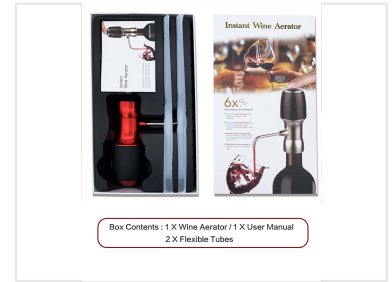

Portable Electric Wine Aerator and Decanter

This portable electric wine aerator and decanter enhances the flavor and aroma of wine. It is battery-operated for convenient use.

ADDITIONAL IMAGES

Product Overview

Sleek, portable design for effortless wine pouring and aeration.

Compact and cordless design suitable for home use, parties, and wine tastings.

Instant Aeration Experience

This portable electric wine aerator and decanter is designed to instantly enhance the flavor and aroma of your favorite wines. By utilizing an automatic pump system, it eliminates the need for traditional decanting, allowing you to enjoy full-bodied profiles in seconds. Its versatile design is compatible with various bottle types and is suitable for wine, whiskey, scotch, and dark select IPAs.

Technical Specifications

Detailed view of the battery compartment, spout, and injection openings.

Power Source	4 x AAA Batteries
Weight	0.35 lbs

Performance Metrics

Technical performance parameters including flow rate, pressure, and power requirements.

Performance Data

67.6 oz/min
Max Pump Flow

100 Kpa
Pressure

1.2 oz/2s
Dispensing Volume

Compatibility & Features

Key Features

One-Button Operation • Portable • Sediment Reduction • Universal Bottle Fit

Compatible Beverages	Red Wine, White Wine, Whiskey, Scotch, Dark IPA
----------------------	---