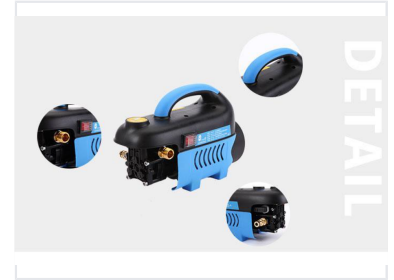

Portable Electric Pressure Washer for Outdoor Cleaning

This portable electric pressure washer is designed for various cleaning tasks. It is ideal for cleaning cars, patios, and other outdoor surfaces.

Overview

Portable Electric Pressure Washer

This portable electric pressure washer is engineered for versatility and durability, making it an ideal solution for a wide range of outdoor cleaning tasks. Featuring a robust black and blue design, the unit is built for reliability in demanding environments. It includes a convenient carrying handle for effortless transportation and integrated pressure monitoring for precise control during operation.

Key Features

Design Highlights

Portable, Electric Powered, Integrated Pressure Gauge, Ergonomic Handle

Applications

Recommended Uses

- Automotive cleaning
- Patio and deck maintenance
- General outdoor surface cleaning

Technical Details

Color

Black • Blue

Connection Interface

Multiple connection points for hoses and accessories