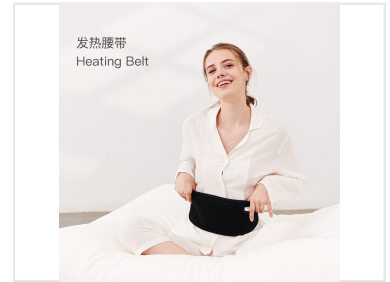

Portable Electric Heating Belt for Lumbar Support

This mobile electric heating belt offers targeted warmth to the lumbar region for comfort and convenience. Its portable design is suitable for use at home, in the office, or on the go.

Product Overview

Portable Lumbar Heating Support

This mobile electric heating belt is designed for comfort and convenience, providing targeted warmth to the lumbar region. Its portable design allows for use at home, in the office, or on the go, while the adjustable temperature settings ensure personalized comfort levels. Constructed from soft, breathable materials, it offers extended wear without irritation and features a secure fastening system for a snug fit.