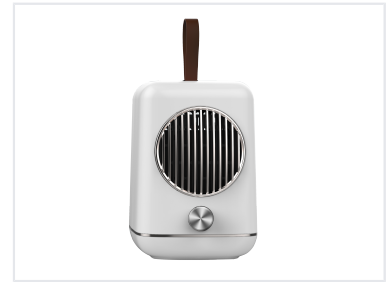

# Portable Electric Fan Heater

This is a portable electric fan heater designed for personal use. It features a retro aesthetic with a white casing, metallic grille, and a carrying handle.

### Compact Comfort Solution

This portable electric fan heater offers a versatile 2-in-1 solution, providing both natural wind and efficient heating modes. Designed with safety and convenience in mind, it features a reliable PTC heating element for rapid warmth. Its portable design, highlighted by a stylish leather carrying handle, makes it an ideal choice for localized heating needs in various professional or residential settings.

### Design Features

- Leather carrying handle
- Compact form factor
- Retro aesthetic