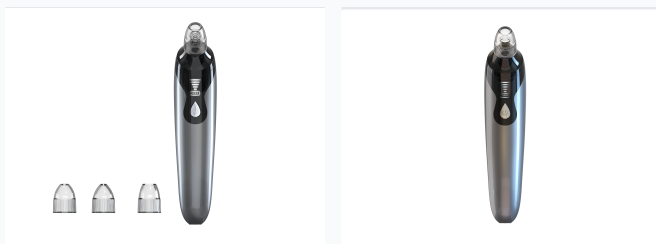

Portable Electric Blackhead Remover with Digital Display

This portable electric blackhead remover features a transparent nozzle for targeted extraction and a digital display indicating power levels. Designed for facial cleansing and pore refinement, the device offers adjustable intensity levels for effective and safe use.

ADDITIONAL IMAGES

Product Overview

Professional Facial Cleansing Solution

This portable electric blackhead remover offers a professional-grade solution for facial cleansing and pore refinement. Equipped with a digital LCD display and adjustable suction levels, it provides users with precise control over their skincare routine. Its ergonomic design and versatile interchangeable heads make it a convenient, hygienic tool for effectively extracting impurities and achieving clearer skin.

Performance & Features

| | |
|--------------------------|---------------------|
| Suction Intensity Levels | 5 levels |
| Operational Noise | Low noise |
| Interface | LCD Digital Display |
| Charging Port | Type-C |

Attachments

Included Beauty Heads

- Micro-crystalline head
- Large round hole head
- Small round hole head
- Oval hole head