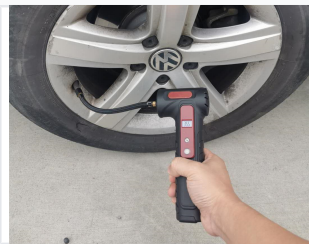

# Portable Digital Tire Inflator

This portable digital tire inflator is designed for inflating tires and other inflatable items. It features a compact design and an integrated pressure gauge for accurate readings.

## ADDITIONAL IMAGES

### Portable Digital Tire Inflator

This portable digital tire inflator is designed for efficient automotive maintenance and emergency roadside assistance. Featuring a compact and durable build, it offers reliable inflation performance with a maximum pressure of 120 PSI. Equipped with an integrated digital display and LED lighting, it ensures ease of use in various conditions, making it an essential tool for car and bike owners.

## Technical Specifications

Cylinder Diameter	17 mm
Max Continuous Operation	30 min