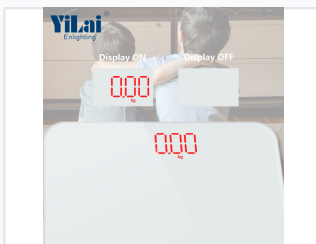

ADDITIONAL IMAGES

Overview

Compact Precision Wellness

This mini portable digital body scale is designed for precise weight management in a sleek, compact form factor. Featuring high-precision strain gauge sensors and an easy-to-read LED display, it ensures accurate measurements while maintaining a stable, low center of gravity to prevent rollover. The unit includes helpful indicators for low battery and overload status, along with a built-in BMI reference chart to assist users in tracking their health metrics.