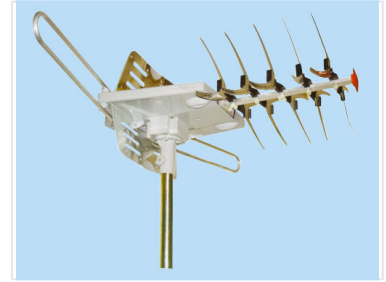

Portable Digital Audio Player

This portable player allows users to enjoy digital audio on the go. It supports various audio formats and provides a compact solution for personal entertainment.

Product Overview

Professional Signal Reception

This high-performance Yagi-Uda antenna is engineered for reliable television signal reception. Designed with a robust array of director, driven, and reflector elements, it ensures optimal gain and clarity for both analog and digital TV signals. Its durable metal construction and included mounting hardware make it a dependable solution for various installation environments.

Technical Specifications

Key Components

- Director elements
- Driven element
- Reflector element
- Mounting bracket

Installation

Easy Installation • Mounting Hardware Included

Antenna Design

Yagi-Uda

Signal Compatibility

Analog TV, Digital TV

Material

Durable Metal