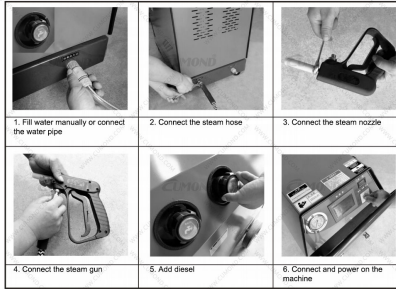

## Standard Accessories

Standard accessories including steam guns, hoses, and specialized nozzles.

### Included Accessories

Steam Spray Gun • Steam Hose • Inlet Water Hose • Stainless Steel High Pressure Nozzle • Steam Brush

## Operation

Simple connection points for water, diesel, and steam output components.