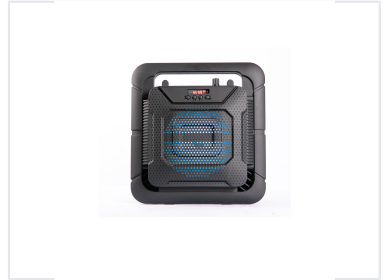

Portable Bluetooth Speaker with Rechargeable Battery

This portable Bluetooth speaker is equipped with a rechargeable battery. It features a rugged design with a protective frame, digital display, and multiple connectivity options.

Overview

Portable Bluetooth Speaker with Integrated Lighting

This portable Bluetooth speaker is engineered for versatility, offering a robust audio solution for both indoor and outdoor environments. Featuring a 6.5-inch driver and a 5W RMS output, it delivers clear sound in a compact, durable plastic housing. With built-in LED lighting and a digital display, it combines functionality with a modern aesthetic, making it an ideal choice for various retail or promotional applications.

Technical Specifications

RMS Power

5 W

RMS Power Output

Driver Unit Size	6.5 inch
Power Supply	DC 3.7V
Battery Capacity	1200 mAh
Cabinet Material	Plastic

Features

Key Features

- Integrated LED panel lighting
- Digital display
- USB Remote control support