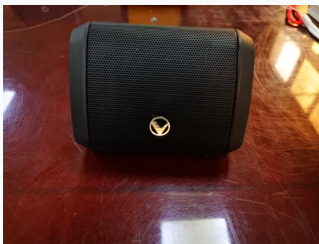

Portable Bluetooth Speaker with Mesh Grille

This compact Bluetooth speaker is designed with a fine mesh grille and a minimalist aesthetic. It allows for wireless audio streaming and has an integrated amplifier to boost sound quality.

ADDITIONAL IMAGES

Product Overview

Portable Audio Performance

This portable Bluetooth speaker is engineered for versatility and durable performance, featuring a premium metal mesh grille and a robust silicone housing. It delivers clear, full-range audio with a 6W output, making it an ideal choice for both indoor and outdoor environments. With advanced Bluetooth 5.0 connectivity and TWS capability, users can pair two units for an immersive stereo experience.