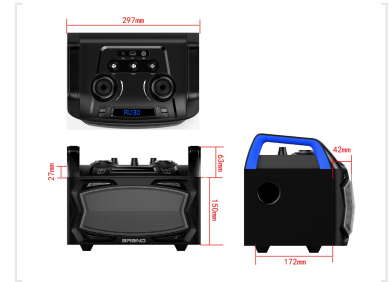

Portable Bluetooth Speaker with LED Lighting

This portable Bluetooth speaker delivers high-performance audio with enhanced bass. It features Bluetooth 5.0 connectivity, USB, SD card, FM radio, AUX input, and integrated LED lighting effects.

ADDITIONAL IMAGES

Product Overview

High-Performance Portable Audio

This portable Bluetooth speaker delivers a powerful 25W output through its dual 4-inch drivers, ensuring clear and impactful sound. Designed for both indoor and outdoor use, it features a rugged build with a convenient carrying handle. With versatile connectivity options including Bluetooth, USB, and AUX, along with integrated LED lighting, this speaker is built for parties, travel, and mobile entertainment.

Technical Specifications

Output Power	25 W
Speaker Driver Size	4 inch x 2

Power & Battery

Battery Details

7.4 V Voltage	2000 mAh Capacity
-------------------------	-----------------------------

Dimensions

Dimensions (L x D x H)	297 x 211.5 x 237.2 mm
------------------------	------------------------

Connectivity & Features

Additional Features

- LED Lighting Effects
- LED Display
- Microphone Jack
- Wireless Microphone (Optional)

Connectivity Features

Bluetooth, AUX IN (3.5mm), USB Playback, FM Radio