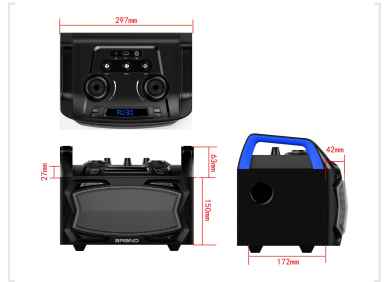

# Portable Bluetooth Speaker with FM Radio and LED Display

This portable Bluetooth speaker is equipped with AUX IN, USB playback, FM radio, LED display, and flashing light features. It provides versatile audio entertainment options and is suitable for both indoor and outdoor use.

## ADDITIONAL IMAGES

### Speaker Size

4" x 2

### Battery Specifications

Parameter	Value
Battery Type	Lithium
Capacity	7.4V / 2000mAh
Dimensions (L x D x H)	297 x 211.5 x 237.2 mm