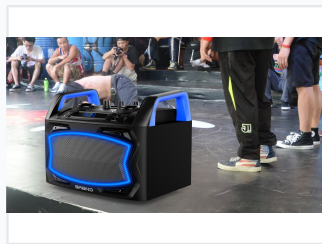

ADDITIONAL IMAGES

Overview

Portable Audio Solution

This versatile portable Bluetooth speaker is designed to deliver powerful audio performance with a 25W output. Featuring dual 4-inch drivers, it provides clear sound for both indoor and outdoor environments. With integrated FM radio, USB playback, and AUX input, it offers multiple ways to enjoy your favorite media, while the LED display and flashing lights add a dynamic visual element to any setting.

Audio Performance

Output Power

25 W
Output Power

Speaker Size

4" x 2

Connectivity & Features

Additional Features

- LED Display
- Flashing Light Effects
- Microphone Jack
- Wireless Microphone (Optional)

Connectivity

Bluetooth, AUX IN (3.5mm), USB Playback, FM Radio