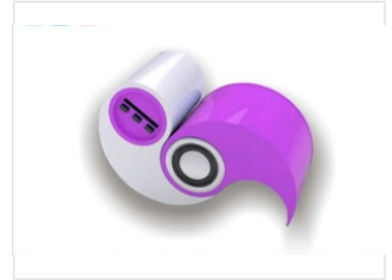

# Portable Bluetooth Speaker with Circular Design

This wireless portable Bluetooth speaker features a unique circular design. Its compact size makes it ideal for use at home, in the office, or on the go.

### Portable Audio Solution

This wireless portable Bluetooth speaker features a unique circular design with a modern two-tone color scheme. Its compact form factor ensures high portability, making it an ideal audio companion for home, office, or travel environments. The device provides clear, balanced sound quality for music and podcasts, supported by integrated controls for seamless playback management.