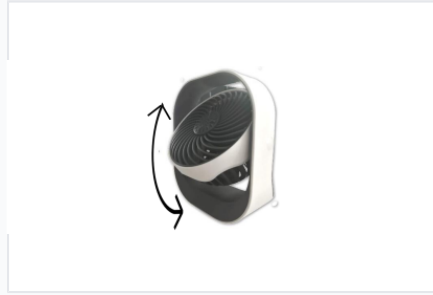

ADDITIONAL IMAGES

Overview

Versatile Personal Air Circulator

The CF-6002 is a multifunctional portable fan designed to improve personal air quality through powerful circulation and integrated aromatherapy. It features a high-performance brushless DC motor for a 5x longer lifecycle and a large 5200mAh battery for up to 24 hours of cordless operation. With its 360° directional airflow and quiet operation, it is an ideal solution for offices, bedrooms, and travel.

Smart Button

Fan Speed Levels

Setting	Action	Indicator
Standby	Power On	White Light
Low Speed	1st Press	Active Flow
Medium Speed	2nd Press	Active Flow
High Speed	3rd Press	Active Flow

Control Type

Smart ON/OFF Touch Sensor

Design & Portability

Core Features

- Aromatherapy diffuser lid for essential oils
- Deep pitch blades for high-volume air movement
- Quiet operation for personal environments
- 360° vertical rotation for multi-directional cooling