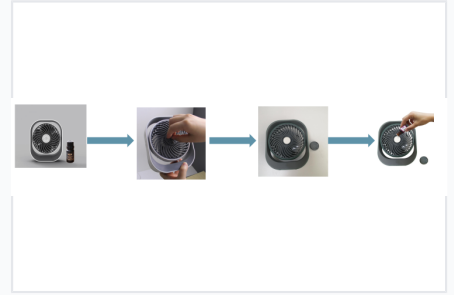

Smart Button

Fan Speed Levels

Setting	Action	Indicator
Standby	Power On	White Light
Low Speed	1st Press	Active Flow
Medium Speed	2nd Press	Active Flow
High Speed	3rd Press	Active Flow

Control Type

Smart ON/OFF Touch Sensor

Design & Portability

Core Features

- Aromatherapy diffuser lid for essential oils
- Deep pitch blades for high-volume air movement
- Quiet operation for personal environments
- 360° vertical rotation for multi-directional cooling