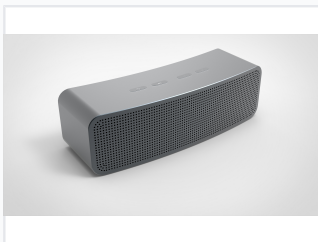

Portable Aluminum Bluetooth Speaker

This aluminum Bluetooth speaker features a perforated grill for enhanced sound projection and intuitive top-mounted controls. Its compact form factor allows for easy portability and delivers high-fidelity audio.

ADDITIONAL IMAGES

Overview

Premium Portable Audio

This portable aluminum Bluetooth speaker combines a sleek, minimalist design with robust construction for both indoor and outdoor use. Featuring a perforated grill for enhanced sound projection, it delivers high-fidelity audio with deep bass and clear highs. With versatile connectivity options including Bluetooth and auxiliary input, it is an ideal solution for professional-grade portable sound.

Bluetooth Version: V4.2

Power & Battery

Battery Capacity: 2000 mAh

Battery Voltage: 7.4 V

Design & Build

Key Features

Portable • Perforated Grill • Top-mounted Controls

Build Material