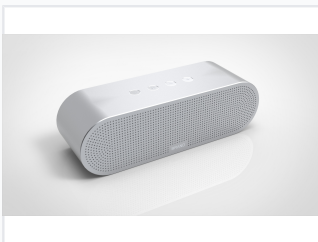

# Portable Aluminum Bluetooth Speaker

This portable Bluetooth speaker features a sleek aluminum design. It allows for wireless audio streaming from compatible devices.

## ADDITIONAL IMAGES

### Premium Portable Audio

This portable aluminum Bluetooth speaker combines a sleek, minimalist aesthetic with robust audio performance. Featuring a durable aluminum chassis and high-quality sound projection through its perforated grill, it is designed for both style and functionality. With dual 10W output and versatile connectivity options, it provides a reliable audio solution for professional and personal use.

## Connectivity & Power

Audio Inputs	Bluetooth, AUX
Battery Capacity	2000 mAh
Battery Voltage	7.4 V