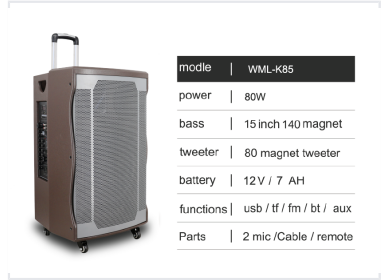

# Portable 80W Speaker System with Dual Microphones

This portable speaker system is engineered for versatile audio playback. It features an 80W power output, a 15-inch bass driver, and multiple connectivity options including Bluetooth, USB, and FM radio.

### Versatile Audio Solution

The WML-K85 is a robust portable speaker system engineered for high-quality audio reproduction in diverse settings. Featuring a powerful 80W output and a comprehensive 15-inch bass driver, it ensures deep, resonant sound coupled with clear high-frequency performance. With long-lasting battery capacity and extensive input options, this unit is ideal for professional presentations, events, and entertainment.

### Rated Power Output

<b>80 W</b>
Power Output

## Power & Connectivity

Battery Capacity	12V / 7AH
Connectivity Features	USB, TF Card, FM Radio, Bluetooth, AUX Input