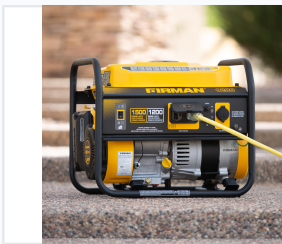

# Portable 1500W Gasoline Generator

This portable gasoline generator provides 1500 starting watts and 1200 running watts. It features multiple outlets, a durable frame, and a low oil shutdown for safety.

## ADDITIONAL IMAGES

### Reliable Portable Power

This portable gasoline generator is engineered to provide dependable power for camping, job sites, and emergency backup situations. Featuring a robust 80cc OHV 4-stroke engine, it delivers 1500 starting watts and 1200 running watts of power. Designed with safety in mind, it includes a neutral bonded to frame, automatic low oil shutdown, and overload protection to ensure consistent performance and durability.