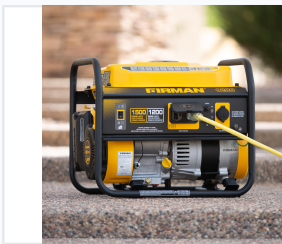

# Portable 1500W Gasoline Generator

This portable generator provides reliable power for various applications. It features an 80cc OHV engine, delivering 1500 starting watts and 1200 running watts.

## ADDITIONAL IMAGES

### Versatile Portable Power

This portable gasoline generator is engineered to provide reliable, consistent power for outdoor activities and emergency backup situations. Equipped with an 80cc 4-stroke OHV engine, it offers a dependable power source for essential appliances and tools. The unit features both AC and DC power outlets, ensuring compatibility with a wide range of devices while maintaining a compact and transportable design.

### Engine Specifications

Feature	Detail
Displacement	80cc
Type	4-Stroke, OHV, Air Cooled
Cylinder	Single
Starting System	Recoil
Fuel Type	Unleaded Gasoline

Fuel Tank Capacity 5.5 L