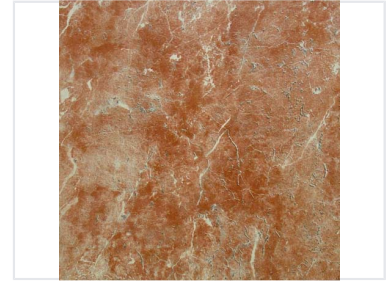

Polished Marble Tile

This marble tile features a polished surface, accentuating its natural texture and color variations. It is durable and aesthetically pleasing, making it suitable for flooring, wall cladding, and decorative use.

Product Overview

Timeless Elegance in Marble

This high-quality marble tile features a stunning reddish-brown base accented by intricate white veining. Its polished surface enhances the natural texture and unique color variations of the stone, making it a sophisticated choice for interior design. Designed for durability and aesthetic appeal, this tile is an ideal solution for flooring, wall cladding, and various decorative applications.

Physical Characteristics

Surface Finish	Polished
Color Palette	Reddish-brown, White

Applications

Recommended Uses

- Flooring
- Wall Cladding
- Decorative Applications

Performance

Key Benefits

Durable • Aesthetically Pleasing