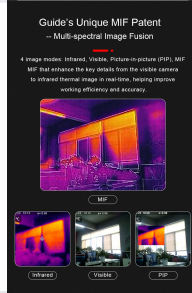

### Professional Pocket-Sized Thermal Inspection

This compact thermal camera is designed for rapid electrical equipment maintenance and building inspections. Featuring a 3.5-inch LCD touchscreen and an intuitive, smartphone-like interface, it allows for fast detection of potential problems without the need for extensive training. The device supports Wi-Fi connectivity, cloud services, and real-time report generation, making it an essential tool for on-the-go diagnostics.

## Imaging Performance

Advanced image modes including Multi-spectral Image Fusion (MIF) for enhanced detail.