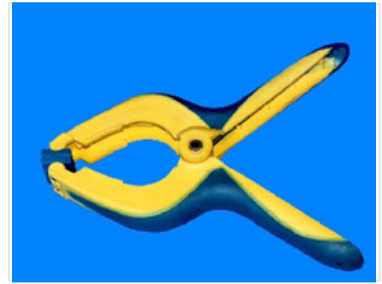

# Plastic Spring Clamp

This pinch clamp is constructed from durable plastic and features a spring-loaded mechanism for consistent pressure. Its ergonomic handle provides a comfortable grip, while the wide jaws ensure a secure hold on various materials.

### Versatile Pinch Clamp

This versatile pinch clamp is designed for a variety of holding and securing applications. Constructed from durable plastic, the clamp features a reliable spring-loaded mechanism that ensures consistent pressure and ease of use. With an ergonomic handle for comfort and wide jaws for a secure hold, it is an essential tool for woodworking, crafting, photography, and general household tasks.

## Technical Specifications

Material	Durable Plastic
Mechanism	Spring-loaded

## Features

Key Features	Ergonomic Handle, Wide Jaws, Spring-loaded, Durable Construction
--------------	--