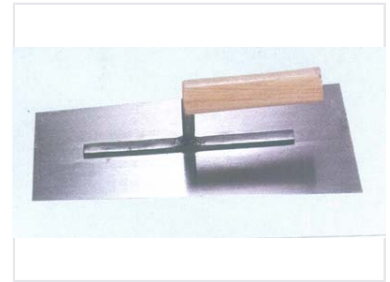

Plastering Trowel with Wooden Handle

This plastering trowel features a flat, rectangular steel blade attached to a wooden handle via a metal support. It is designed for smoothing and finishing plaster, stucco, and other materials on walls and surfaces.

Product Overview

Professional Plastering Trowel

This high-quality plastering trowel is designed for professional use in smoothing and finishing applications. Featuring a durable, flat rectangular steel blade, it ensures a consistent finish on plaster, stucco, and similar wall surfaces. The ergonomic wooden handle provides comfort and control for extended periods of manual labor.

Design & Materials

Blade Material	Steel
Handle Material	Wood
Blade Shape	Rectangular

Key Features

Construction

Manual Hand Tool • Professional Grade

Suitable Applications

Plastering, Stucco Finishing, Surface Smoothing, Wall Finishing