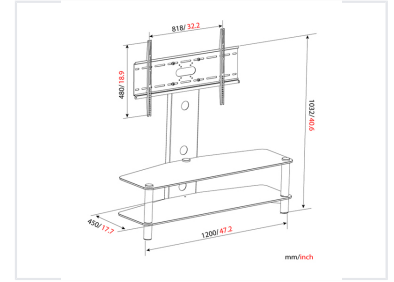

Plasma, LED, LCD TV Stand with Media Shelves

This TV stand is constructed from high gauge cold rolled steel and tempered glass. It includes a universal hardware pack and is available in powder coat silver or black finish.

ADDITIONAL IMAGES

Product Overview

Professional Media Display Stand

This durable TV stand is engineered from high-gauge cold rolled steel and features elegant tempered glass shelving, providing a stable and stylish foundation for your media setup. Designed to accommodate Plasma, LED, and LCD screens ranging from 37 to 60 inches, it offers a versatile solution for commercial or residential environments. The unit includes a universal hardware pack for efficient assembly and integrated cable management for a clean, professional appearance.

Technical Specifications

Screen Size Range	37" - 60"
Maximum Load Capacity	60 kg
Max VESA Compatibility	800 x 400
Total Height	1032 mm

Materials & Design

Available Finishes

Powder Coat Silver • Black

Materials	Cold Rolled Steel, Tempered Glass
-----------	-----------------------------------

Carton Dimensions

135.5 x 45 x 17.5 cm