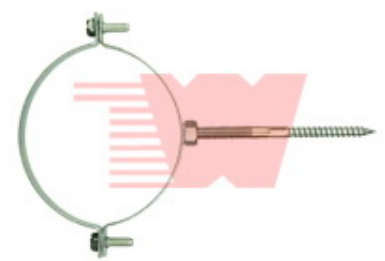

Pipe Clamp with Wood Screw

This pipe clamp is designed for securing pipes or conduits to wooden surfaces. It features a metal band that encircles the pipe and is fastened with bolts, along with a wood screw for direct attachment to wood.

Product Overview

Professional Pipe Mounting Solution

This pipe clamp with an integrated wood screw provides a secure and reliable method for mounting conduits and pipes directly onto timber surfaces. Designed for versatility, it is an essential component for plumbing, electrical, and HVAC installations where direct attachment to wood is required. The robust metal construction ensures long-term stability and resistance to mechanical stress in various industrial and residential environments.

Technical Specifications

Material Composition

Metal • Corrosion Resistant

Fastener Type

Pipe Clamp with Wood Screw

Common Applications

Plumbing, Electrical, HVAC, Construction

Mounting Method

Direct to wood surface