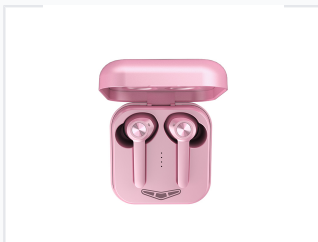

# Pink TWS Wireless Earbuds with Charging Case

These TWS (True Wireless Stereo) earbuds have a sleek, modern design with metallic accents. The charging case has a matching pink finish and indicator lights.

## ADDITIONAL IMAGES

### Stylish TWS Audio Solution

These TWS wireless earbuds feature a classic, private-mold design tailored for modern smartphone users. Combining aesthetic appeal with functional reliability, the set includes a compact charging case that ensures extended usage throughout the day. Designed for comfort and secure fit, they are an ideal accessory for professional buyers seeking high-quality, stylish audio peripherals.

## Technical Details

Color

Pink

Connectivity

Bluetooth

Design

Classic Private Mold

Key Features