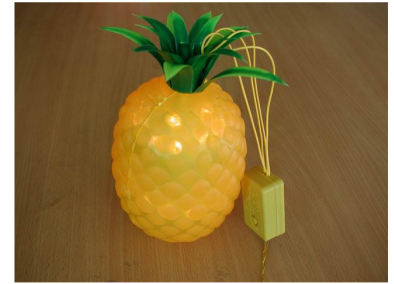

Pineapple Novelty Accent Light

This novelty light is shaped like a pineapple, adding a whimsical touch to any room. It features a textured yellow plastic body resembling pineapple skin and is topped with green plastic leaves.

Product Overview

Decorative Pineapple Accent Light

This vintage-inspired pineapple novelty light is designed to add a playful, tropical aesthetic to any interior space. Featuring a textured yellow exterior that mimics natural pineapple skin and a contrasting green leaf top, it serves as a charming decorative accent. The unit is equipped with a convenient control box and switch, making it simple to operate for retail or event-based lighting applications.

Design and Materials

Body Material	Textured plastic
Design Theme	Vintage, Tropical, Novelty

Technical Specifications

Power Source	Plug-in with power cord
Control Mechanism	External control box with switch