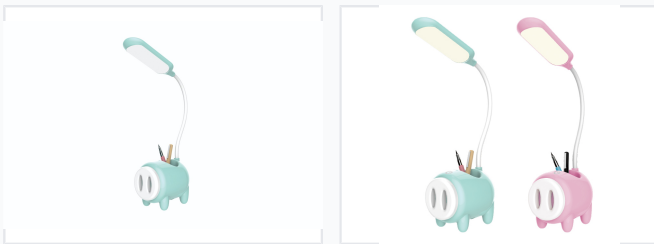

Pig-Shaped LED Desk Lamp with Pen Holder

This LED desk lamp features a cute pig design and integrated pen holder. The lithium battery provides cordless convenience for use in any location.

ADDITIONAL IMAGES

Product Overview

Charming & Functional Workspace Lighting

This adorable pig-shaped LED desk lamp combines whimsical design with practical functionality for any workspace. Featuring an integrated pen holder, it helps keep your desk organized while providing bright, adjustable illumination. With its cordless lithium battery operation and flexible design, it is an ideal choice for study areas, children's rooms, or as a delightful decorative accent.

Technical Specifications

Model Number	TGX-788
Material	ABS
Input Voltage	AC100-240V 50/60Hz
Power	5 W

Lighting Performance

Lighting Performance

370 LM Min Lumen	470 LM Max Lumen	80 e CRI (Ra)
Color Temperature		3800-4100K

Battery & Usage

Usage Times

Function	Duration
Lighting Time	3 Hours
Charging Time	2 Hours

Battery Capacity	1200 mAh
------------------	----------

Features & Accessories

Included Accessories

- 1.2m USB Power Cord