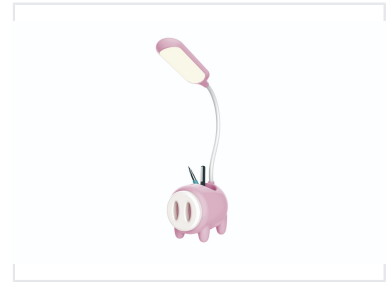

Pig-Shaped LED Desk Lamp with Pen Holder

This LED desk lamp features a cute pig design and integrated pen holder. The lithium battery provides cordless convenience for use in any location.

ADDITIONAL IMAGES

Product Overview

Charming & Functional Workspace Lighting

This adorable pig-shaped LED desk lamp combines whimsical design with practical functionality for any workspace. Featuring an integrated pen holder, it helps keep your desk organized while providing bright, adjustable illumination. With its cordless lithium battery operation and flexible design, it is an ideal choice for study areas, children's rooms, or as a delightful decorative accent.

Battery & Usage

Usage Times

Function	Duration
Lighting Time	3 Hours
Charging Time	2 Hours

Battery Capacity	1200 mAh
------------------	----------

Features & Accessories

Included Accessories

- 1.2m USB Power Cord