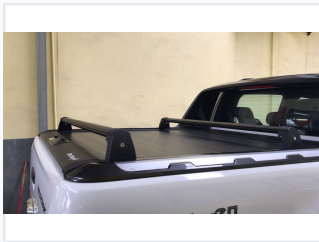

Pickup Truck Bed Cross Bars

These cross bars enhance the functionality of pickup trucks, allowing for the secure transport of various cargo items. The cross bars are easily adjustable to accommodate different load sizes and shapes.

ADDITIONAL IMAGES

Product Overview

Versatile Cargo Management

This robust cross bar system is designed to significantly enhance the utility of your pickup truck bed. Engineered for both recreational and professional applications, it provides a stable platform for transporting luggage, sports equipment, and essential work tools. The aerodynamic profile is specifically crafted to minimize wind noise and drag, ensuring a quieter and more efficient ride while maximizing your vehicle's cargo capacity.

Design & Construction

Surface Finish	Black, corrosion-resistant
Key Features	Aerodynamic Design, Corrosion Resistant, Adjustable, Locking Mechanism

Functionality

Suitable For

- Luggage
- Sports equipment
- Work tools
- General cargo