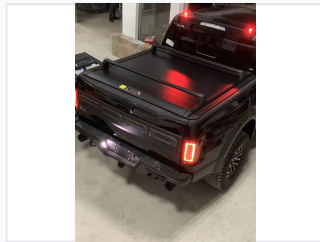

Pickup Truck Bed Cross Bars

These cross bars enhance the functionality of pickup trucks, allowing for the secure transport of various cargo items. The cross bars are easily adjustable to accommodate different load sizes and shapes.

ADDITIONAL IMAGES

Product Overview

Versatile Cargo Management

This robust cross bar system is designed to significantly enhance the utility of your pickup truck bed. Engineered for both recreational and professional applications, it provides a stable platform for transporting luggage, sports equipment, and essential work tools. The aerodynamic profile is specifically crafted to minimize wind noise and drag, ensuring a quieter and more efficient ride while maximizing your vehicle's cargo capacity.

Design & Construction

Surface Finish	Black, corrosion-resistant
Key Features	Aerodynamic Design, Corrosion Resistant, Adjustable, Locking Mechanism

Functionality

Suitable For

- Luggage
- Sports equipment
- Work tools
- General cargo