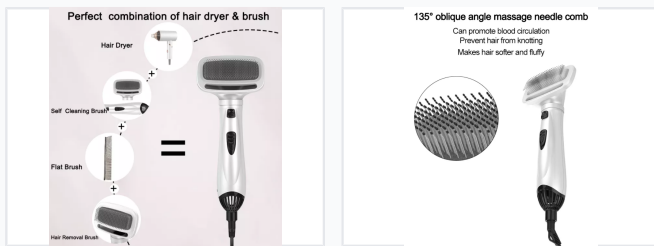

Pet Hair Dryer with Grooming Attachments

This pet hair dryer is designed for efficient and gentle drying of cats and dogs. It features multiple heat and speed settings and includes brush attachments for grooming.

ADDITIONAL IMAGES

Product Overview

Professional 2-in-1 Pet Grooming Solution

This innovative 2-in-1 pet hair dryer and grooming tool is designed for efficient, gentle drying and styling of both cats and dogs. By combining a dryer with specialized brush attachments, it simplifies grooming routines, reducing drying time and minimizing stress for pets. Its ergonomic design and versatile settings make it an essential tool for maintaining healthy, tangle-free coats.