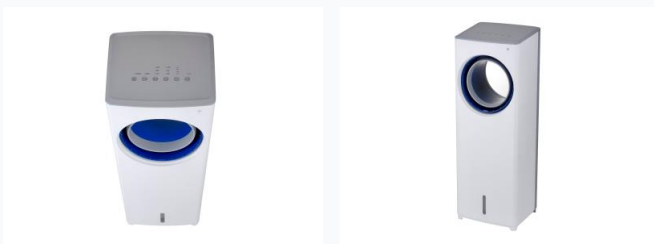

Personal Evaporative Air Cooler with Bladeless Design

This compact air cooler provides a refreshing breeze in homes and offices. Its bladeless design features a water tank level indicator and a cylindrical shape.

ADDITIONAL IMAGES

Product Overview

Compact Evaporative Cooling

This personal evaporative air cooler offers a sleek, bladeless design perfect for home or office environments. Engineered for efficiency, it features a 110W motor and versatile settings to customize your comfort level. With an 8-hour timer, remote control operation, and included ice boxes for enhanced cooling, it provides a refreshing and user-friendly solution for small space climate control.

Technical Specifications

Motor Power	110 W
Included Accessories	Remote Control, 2 Ice Boxes

Operational Modes

Wind Modes

- Normal
- Nature
- Sleep

Wind Speeds

- High
- Middle
- Low