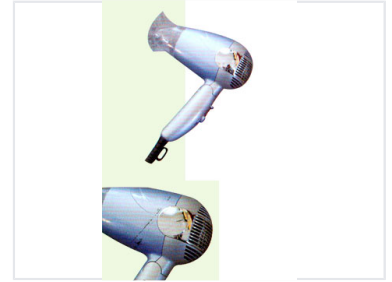

Personal Care Hair Dryer

This is a hair dryer for personal care use. It is a household electrical appliance in the hairdryer category.

Product Overview

Compact Personal Care Hair Dryer

This personal care hair dryer is designed for efficient and reliable daily use, featuring a powerful 1200W motor. Its compact design makes it an ideal choice for home or travel, ensuring quick drying performance while maintaining ease of handling. Built to meet standard electrical requirements, this unit combines functionality with a space-saving form factor.