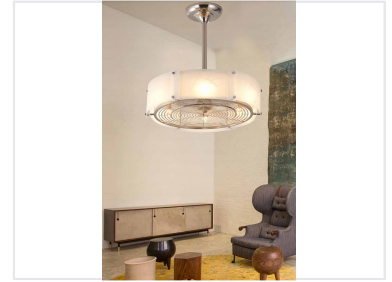

Pendant Light with Integrated Fan

This pendant light features both illumination and air circulation. It has a frosted glass shade, metal supports, and a concealed fan.

ADDITIONAL IMAGES

Product Overview

Modern Dual-Function Design

This modern pendant fan lamp seamlessly combines elegant illumination with effective air circulation. Featuring a sleek, minimalist aesthetic, it is designed to enhance contemporary interiors ranging from residential dining rooms and bedrooms to commercial spaces like restaurants and hotels. The unit integrates a quiet, efficient fan with a multi-socket lighting fixture, offering a versatile solution for comfort and ambiance.