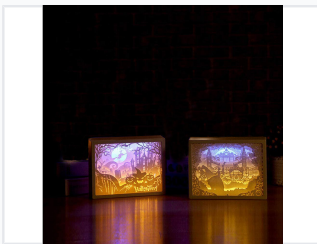

Paper Cut Light Box with LED Illumination

This paper cut light box features intricate designs illuminated by LED lighting. The warm, ambient light creates a cozy and festive atmosphere, suitable as a seasonal decoration or a unique night light.

ADDITIONAL IMAGES

Product Overview

Artistic Illumination

This paper cut light box features multi-contour shadow layers that overlay to form a dreamy, soft light effect. Each layer showcases a unique silhouette design, creating a powerful embodiment of artistic appreciation. The wooden frame is designed to eliminate light leakage while softening the illumination to effectively protect your eyes.

Physical Attributes

Dimensions

22.6 cm
Length

17.6 cm
Width

4.4 cm
Depth

Materials

Wood, Paper, PVC

Package Contents