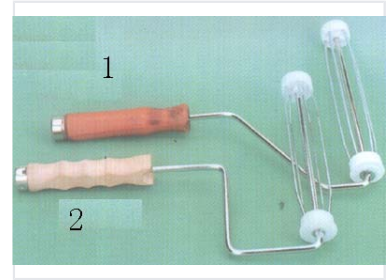

# Paint Roller with Wooden Handle

This paint roller features a durable metal frame and a contoured wooden handle. Its design ensures smooth, even paint distribution for a professional finish on various surfaces.

### Professional Paint Roller

This high-quality paint roller features a durable metal frame paired with a contoured wooden handle, designed to provide a comfortable grip and precise control during application. Engineered for smooth and even paint distribution, it ensures a professional finish on walls, ceilings, and other large surfaces. Its robust construction makes it an ideal tool for both renovation projects and professional painting tasks.