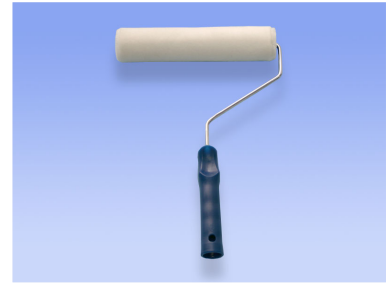

# Paint Roller with Synthetic Cover

This paint roller is designed for rapid and efficient application of paint to large, flat surfaces. It features a durable plastic handle, a sturdy metal frame, and a high-capacity synthetic roller cover for smooth, even paint application.

### Professional Synthetic Paint Roller

This professional-grade paint roller is designed for rapid and efficient coverage of large flat surfaces such as walls and ceilings. It features a durable, ergonomic plastic handle connected to a sturdy metal frame for long-lasting use. The high-capacity synthetic roller cover ensures smooth and even paint application, making it compatible with a wide range of coatings and paints.

### Main Components

Synthetic roller cover, Metal frame, Plastic handle