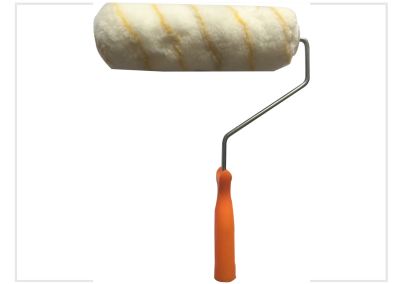

# Paint Roller with Metal Frame

This paint roller features a durable metal frame and a comfortable, typically orange, plastic handle. It is designed for smooth and even paint application on walls and other surfaces, ensuring a professional finish.

### Professional Grade Paint Roller

This paint roller is designed for professionals requiring a smooth and even application on various surfaces, including interior walls. It features a durable metal frame that ensures stability during use, paired with an ergonomic orange handle for comfortable control. The roller cover is crafted with a high-quality white, fuzzy material with distinctive yellow stripes to provide excellent paint pick-up and release for a professional finish.

### Handle Color

Orange

### Material Composition

Metal Frame, Plastic Handle, Synthetic Fiber Roller