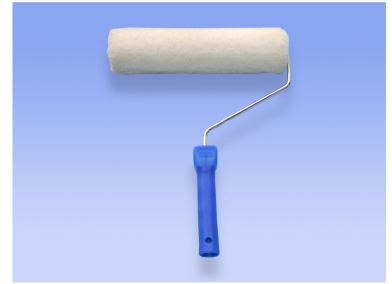

Paint Roller with Absorbent Cover

This paint roller is designed for applying paint evenly to walls and surfaces. It features a durable metal frame and a comfortable plastic handle for easy grip and control.

Product Overview

Professional Grade Paint Roller

This paint roller is designed for high-efficiency coverage on walls and large surfaces. Featuring an absorbent cover, it ensures paint is applied smoothly and evenly with every stroke. The tool includes a robust metal frame and an ergonomic blue handle to provide comfort and control for extended painting projects.

Technical Specifications

Handle Color

Blue

Primary Application

Professional Painting, DIY Home Improvement, Wall Surfaces

Handle Material

Plastic

Frame Material