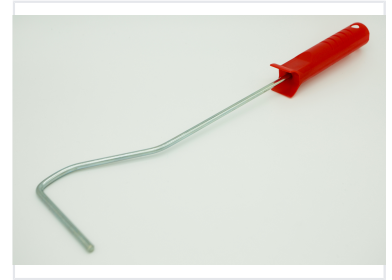

# Paint Roller Frame with Red Plastic Handle

This paint roller frame features a durable red plastic handle and a sturdy metal arm. It is designed for use with standard size paint rollers, providing reliable performance for various painting projects.

### Professional Grade Paint Roller Frame

This durable paint roller frame features a sturdy iron bar construction designed for reliable performance in various painting applications. The ergonomic red plastic handle provides a comfortable and secure grip for extended use. Engineered for compatibility with standard-sized paint roller covers, it is an essential tool for professional painting projects.

## Technical Specifications

Handle Color

Red

Frame Material

Iron

Handle Material

Plastic

Compatibility