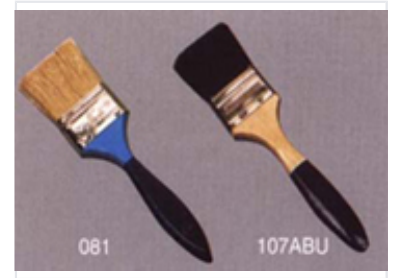

Paint Brush Set with Ergonomic Handles

This paint brush set includes brushes with both synthetic and natural bristles. Ergonomic handles provide a comfortable grip and precise control for various painting applications.

Product Overview

Professional Ergonomic Paint Brush Set

This versatile paint brush set is meticulously engineered to provide comfort and precision for a wide array of painting applications. Featuring a combination of high-quality synthetic and natural bristles, these brushes ensure excellent paint distribution and a smooth, professional finish. The ergonomic handles are specifically designed to reduce hand fatigue, offering superior control for detailed work.

Technical Details

Model Identifiers

- 081
- 107ABU

Bristle Composition

Synthetic, Natural

Design Features

Handle Design

Ergonomic • Comfort Grip • Precision Control