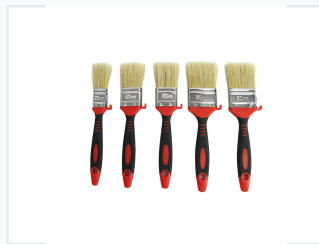

Paint Brush Set, 5 Pieces, Assorted Sizes

This paint brush set includes five brushes in assorted sizes. Each brush is designed with durable bristles, a comfortable ergonomic handle with a hanging hole, and a metal ferrule.

ADDITIONAL IMAGES

Product Overview

Professional Paint Brush Set

This versatile 5-piece paint brush set is designed for both professional painters and DIY enthusiasts. Featuring a mix of essential sizes, these brushes are built for precise application and comfortable handling during extended projects. With durable bristles and ergonomic handles, this set provides the reliability needed for various painting tasks.

Technical Specifications

Included Brush Sizes

- 25
- 30
- 40
- 40
- 50
- 50

Number of Pieces

5

Design & Features

Construction

Natural Bristles • Metal Ferrule

Handle Features

Ergonomic Grip, Hanging Hole, Red and Black Finish

Usage

Ideal Applications

Professional Painting, DIY Projects, General Maintenance