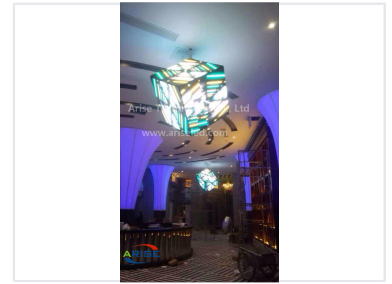

P3mm LED Cube Display

The P3mm LED cube display features six sides with a size of 1.152x1.152m. This creative LED display is ideal for stages and LED DJ tables.

ADDITIONAL IMAGES

Product Overview

Creative LED Cube Display

This P3mm LED cube display is a specialized creative visual solution designed for high-impact environments like stages, bars, and clubs. Featuring a unique 6-sided design, it provides an immersive 360-degree viewing experience for dynamic video content. Its modular construction allows for versatile installation, making it an ideal centerpiece for DJ consoles, artistic installations, and decorative screen applications.

Technical Specifications

Pixel Pitch	3 mm
LED Technology	SMD LED

Physical Dimensions

Dimensions per Side	1152 x 1152 mm
Number of Sides	6
Total Screen Area	7.96 m ²

Performance

Resolution per Side	384 x 384 Pixels
---------------------	------------------

Applications

Recommended Uses	Stage, DJ Table, Bar/Club, 3D DJ Console, Artistic Installations, Advertising
------------------	---