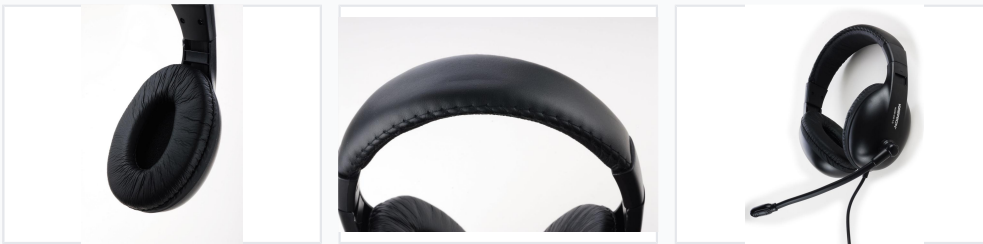

Over-Ear Stereo PC Headset

This PC headset provides clear audio and comfortable wear for extended use. Leatherette earcups ensure noise isolation and the adjustable headband offers a secure fit.

ADDITIONAL IMAGES

Product Overview

Professional Stereo PC Headset

This over-ear stereo PC headset is engineered for clear communication and immersive audio performance during extended use. Featuring a closed-back design with plush, cushioned earcups and an adjustable headband, it provides superior noise isolation and long-wearing comfort. Equipped with a rotary microphone and convenient cable-integrated volume controls, it is an ideal solution for online meetings, voice chat, and multimedia applications.

Audio Performance

Key Audio Metrics

40 mm Speaker Diameter	32 OHM Impedance	116 dB Sensitivity
----------------------------------	----------------------------	------------------------------

Frequency Response: 20-20000 Hz

Max Output Power: 100 mw

Connectivity & Controls

Connectivity Features

- 3.5mm Jack
- 2.1m Cord Length
- Integrated Cable Volume Control

Design & Ergonomics

Design Highlights	Over-Ear, Closed-Back, Rotary Microphone, Adjustable Headband, Cushioned Earcups, Extra Bass
Packaging	Blister pack with paper card