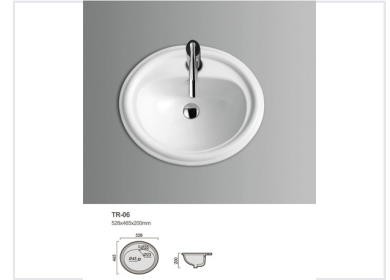

# Oval Ceramic Countertop Basin

This ceramic washbasin is designed for countertop installation. It features a smooth, easy-to-clean surface and a classic oval shape.

### Modern Oval Ceramic Basin

This high-quality ceramic washbasin is designed specifically for elegant countertop installation. Featuring a smooth, easy-to-clean surface and a classic oval aesthetic, it is an ideal choice for modern bathroom renovations. The basin includes a standard drain hole and faucet mounting point for seamless integration into your vanity setup.

## Dimensions

Width	528 mm
Depth	465 mm
Height	200 mm

### Key Measurements

**528 mm**

Width

**465 mm**

Depth

**200 mm**

Height

Model Number