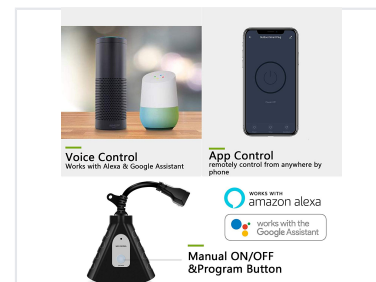

Outdoor WiFi Smart Outlet with Voice Control

This outdoor WiFi smart outlet allows remote control through smartphones and voice assistants. Its waterproof construction and grounded outlets ensure safe and durable operation in various weather conditions.

ADDITIONAL IMAGES

Product Overview

Smart Outdoor Power Management

The BHC1804-wifi is a heavy-duty outdoor smart outlet designed to bring convenient automation to your exterior spaces. Featuring three grounded outlets, it allows for remote control of holiday decorations, garden lighting, and other electrical devices via a smartphone app or voice commands. Its weather-resistant construction ensures safe and reliable operation in outdoor environments.

WiFi Standard	2.4GHz b/g/n
Voice Control Compatibility	Amazon Alexa, Google Assistant

Certifications & Durability

Certifications

ETL • C-ETL • FCC

Durability Features

Waterproof construction for outdoor weather conditions