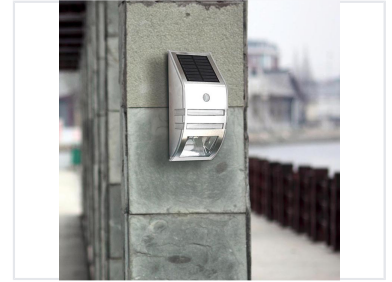

Outdoor Solar Powered Wall Light

This outdoor solar wall light provides efficient lighting with an integrated solar panel for automatic charging. It is designed with a motion sensor for enhanced security, activating brighter light when movement is detected.

ADDITIONAL IMAGES

Product Overview

Professional Outdoor Solar Illumination

The DR-0451D is an advanced outdoor solar wall light designed for efficient, wireless performance. It features an integrated solar panel that captures sunlight throughout the day to power the unit automatically at night. Built with a durable brushed metal finish, this modern fixture offers both security and convenience for gardens, pathways, and entryways.

Technical Features

Installation	Wireless
Sensors	Light Sensor, Motion Sensor

Construction

Housing Material	Brushed metal
Lens	Clear lens for maximum light transmission

Operational Details

Operation Modes

- Daytime auto-recharging
- Dusk-to-dawn automatic activation
- Motion-activated brightness enhancement